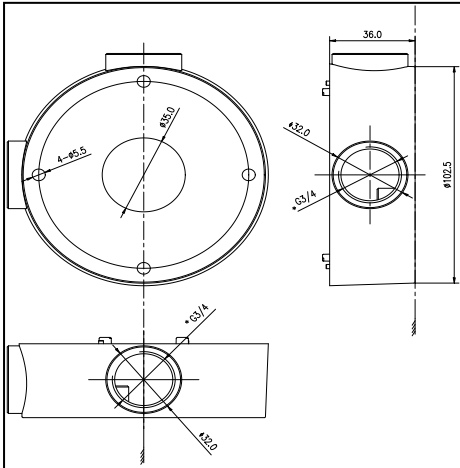

DS-1260ZJ

Junction Box for Bullet Camera

Features:

- Aluminum alloy material with surface spray treatment

Dimension:

Order Model:

DS-1260ZJ

Parameter:

Model	DS-1260ZJ
Parameters	Junction Box for Bullet Camera
Appearance	Hikvision White
Material	Aluminum Alloy
Dimension	Φ 88.5 mm
Weight	251g

Notice:

- The bracket should be installed on flat wall
- Waterproof rubber is necessary for outdoor application
- The wall must be capable of supporting over 3 times as much as the total weight of the camera and the mount.
- The maximum load capacity of the bracket is 4.5KG

Note: The actual dome camera may vary from the picture above.