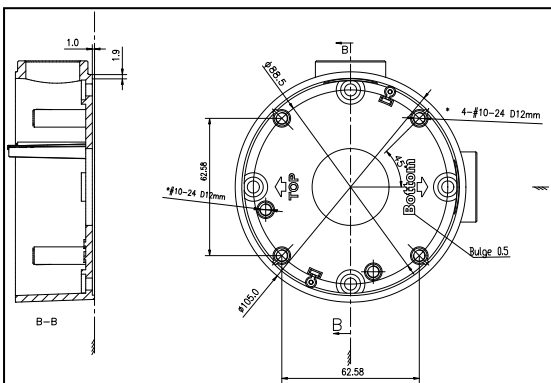

DS-1260ZJ

Junction Box for Bullet Camera

Features:

- Aluminum alloy material with surface spray treatment

Dimension:

Order Model:

DS-1260ZJ

Parameter:

Model	DS-1260ZJ
Parameters	Junction Box for Bullet Camera
Appearance	Hikvision White
Material	Aluminum Alloy
Dimension	Φ 88.5 mm
Weight	251g

Notice:

- The bracket should be installed on flat wall
- Waterproof rubber is necessary for outdoor application
- The wall must be capable of supporting over 3 times as much as the total weight of the camera and the mount.
- The maximum load capacity of the bracket is 4.5KG

Note: The actual dome camera may vary from the picture above.